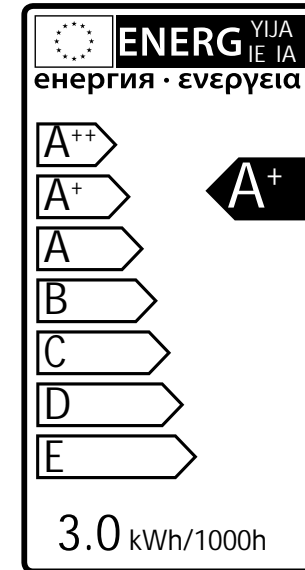

Arco 40

3161011

3 Watt	On/Off 5.000	Failure < 5% after 1000h
190 Lumen	Non dimmable	Failure < 10% after 6000h
3000 Kelvin	Instant full light	Flux > 80% after 6000h
10.000 Hours	Power factor > 0,5	CRI > 65